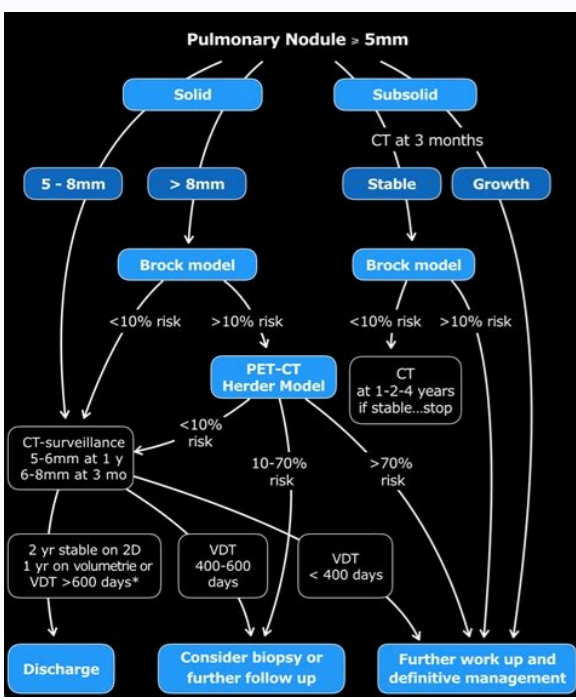

Solitary pulmonary nodule guidelines 2017

Radiology. low-risk patients: no routine follow-up required high-risk patients: optional CT at 12 months (particularly with suspicious nodule morphology and/or upper lobe location; see "risk assessment" below) low-risk patients: CT at 6-12 months, then consider CT at 18-24 months high-risk patients: CT at 6-12 months, then CT at 18-24 months low-risk and high-risk patients: consider CT at 3 months, PET/CT, or tissue sampling low-risk patients: no routine follow-up required high-risk patients: optional CT at 12 months low-risk patients: CT at 3-6 months, then consider CT at 18-24 months high-risk patients: CT at 3-6 months, then CT at 18-24 months When multiple nodules are present, the most suspicious nodule should guide further individualized management.no routine follow-up requiredCT at 6-12 months, then if persistent, CT every 2 years until 5 yearsCT at 3-6 months, then if persistent and solid component remains