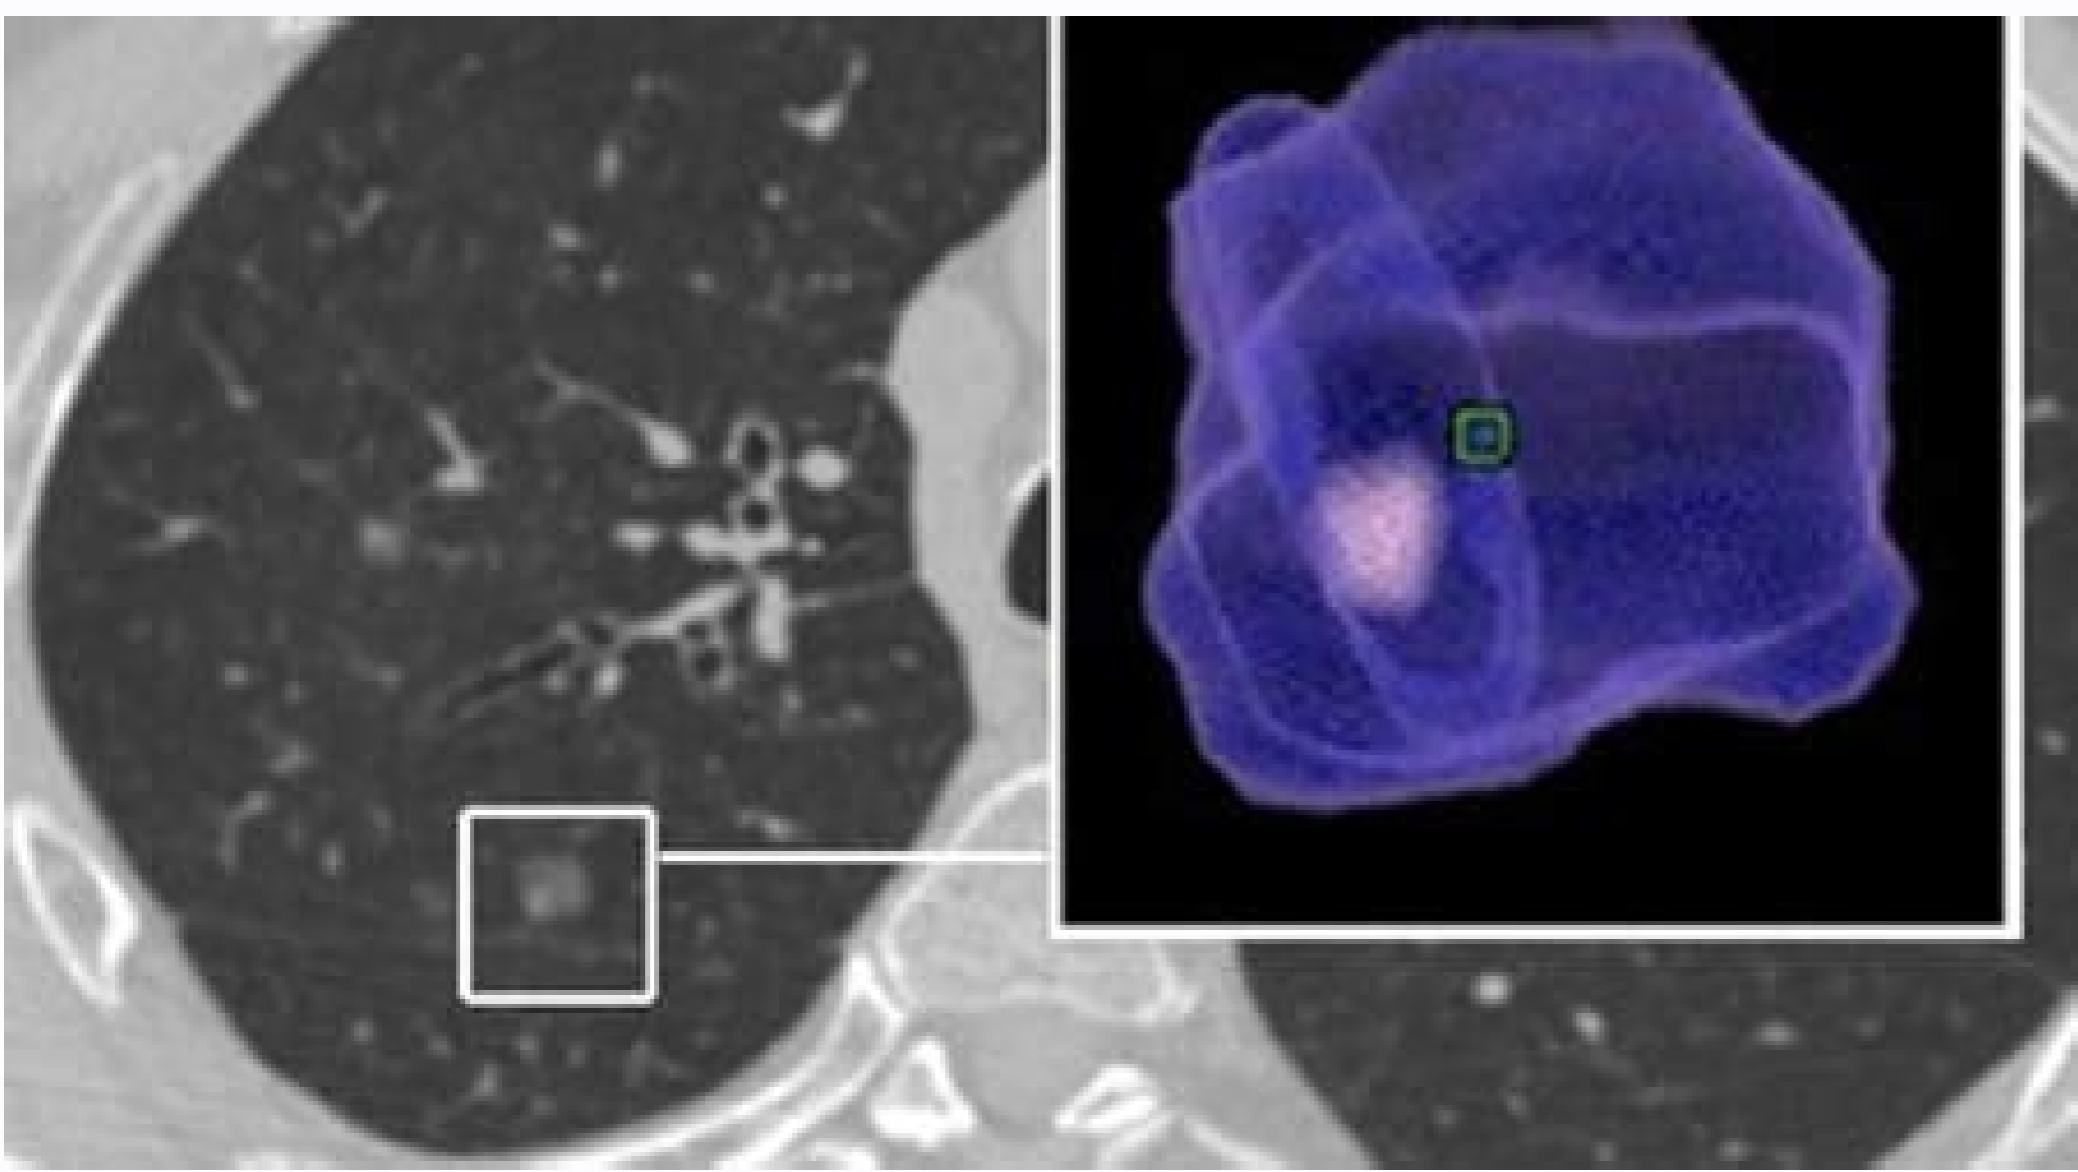

Solitary pulmonary nodule guidelines 2017

Radiology. low-risk patients: no routine follow-up required high-risk patients: optional CT at 12 months (particularly with suspicious nodule morphology and/or upper lobe location; see "risk assessment" below) low-risk patients: CT at 6-12 months, then consider CT at 18-24 months high-risk patients: CT at 6-12 months, then CT at 18-24 months low-risk and high-risk patients: consider CT at 3 months, PET/CT, or tissue sampling low-risk patients: no routine follow-up required high-risk patients: optional CT at 12 months low-risk patients: CT at 3-6 months, then consider CT at 18-24 months high-risk patients: CT at 3-6 months, then CT at 18-24 months When multiple nodules are present, the most suspicious nodule should guide further individualized management.no routine follow-up requiredCT at 6-12 months, then if persistent, CT every 2 years until 5 yearsCT at 3-6 months, then if persistent and solid component remains