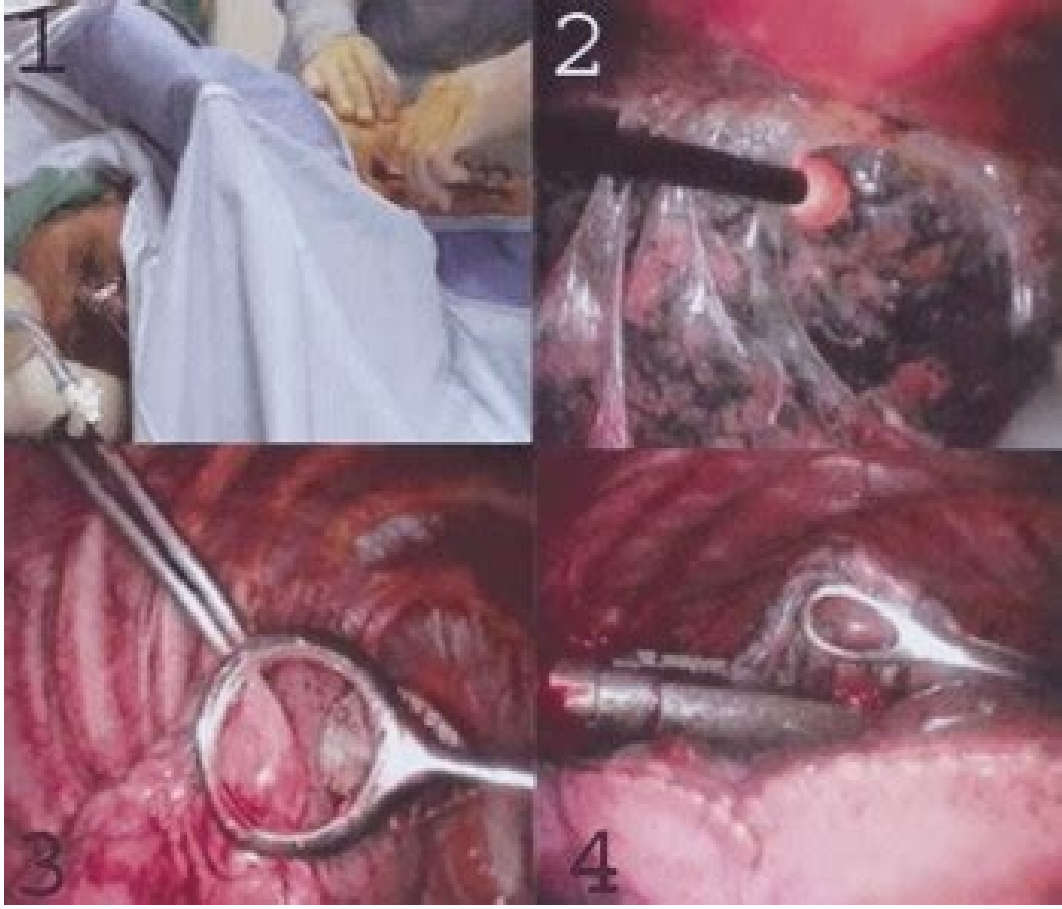

Solitary pulmonary nodule guidelines 2017

Radiology. low-risk patients: no routine follow-up required high-risk patients: optional CT at 12 months (particularly with suspicious nodule morphology and/or upper lobe location; see "risk assessment" below) low-risk patients: CT at 6-12 months, then consider CT at 18-24 months high-risk patients: CT at 6-12 months, then CT at 18-24 months low-risk and high-risk patients: consider CT at 3 months, PET/CT, or tissue sampling low-risk patients: no routine follow-up required high-risk patients: optional CT at 12 months low-risk patients: CT at 3-6 months, then consider CT at 18-24 months high-risk patients: CT at 3-6 months, then CT at 18-24 months When multiple nodules are present, the most suspicious nodule should guide further individualized management.no routine follow-up requiredCT at 6-12 months, then if persistent, CT every 2 years until 5 yearsCT at 3-6 months, then if persistent and solid component remains